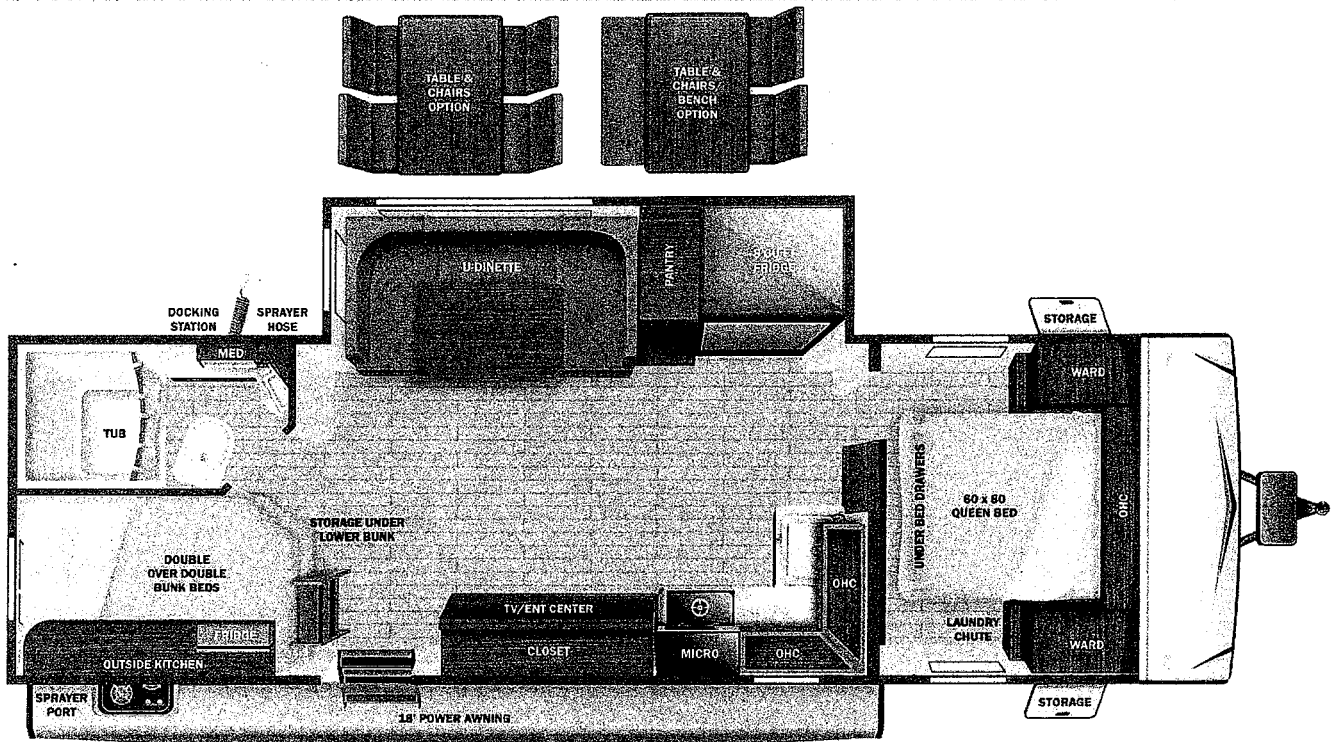

- 5/8" main floor decking
- Door side spray port
- Exterior grill hookup quick connect port
- Flexible LP lines
- Fully-walkable roof
- In-frame battery rack
- Magnetic baggage door catches
- Marine grade exterior speakers (2)
- Oversized pass-through storage with motion lighting
- PVC roofing membrane (lifetime limited warranty)
- Rain guttering with molded drip spouts
- Safety bumper with drain hose carrier and end caps
- Self-adjusting electric brakes
- Side camera prep marker lights
- Solid swing-down entry steps
- Thermal Seal - enclosed, insulated, and heated underbelly and fully insulated roof with a PVC roofing membrane
- Tinted safety-glass windows throughout
- TuffShell™ - vacuum bonded laminated construction, reinforced with heavy-duty fiberglass and welded aluminum frames

INTERIOR

- 60" X 80" queen bed with storage drawers below
- 75 lb. ball bearing drawer guides
- 81" interior height
- Cable and satellite prep
- Electrical outlets and USB ports in master bedroom
- Flush floor slides with residential vinyl flooring
- Hardwood cabinet doors
- Kid and pet friendly - residential vinyl flooring throughout, vinyl furniture, no floor heat registers
- Kitchen sink covers
- Laundry chute in bedroom
- LED interior lighting
- Porcelain foot flush toilet
- Range hood
- Residential high-rise faucet with pull-down sprayer
- Roller blackout night shades
- Single basin stainless steel under-mount kitchen sink
- Tri-fold sofa

Base price
USA Standards
Customer Convenience
Package
No Solar Package
Manual Stab Jacks
Booth Dinette

JN023

58TBH0BNXN3ED3089

RANGELT

HIGH

22

I21

UNIT TOTAL

41

DEALER INSTALLED OPTION

Manufacturer's Suggested Retail Price \$41,865.00

17,365.00 n/c
4,500.00 n/c
n/c n/c

UVW
5735 lbs

Sleeps
Up to 8

Length
29' 10.5"

DIMENSIONS