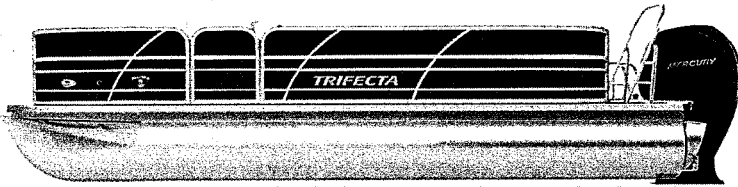

TRIFECTA

AUTHORIZED DEALER

Dennis Dillon RV & Marine

6560 W. Targee St.
Boise ID, 83709
Phone: 208-562-8911
Website: DDRV.com

2021 Trifecta 22RF LE

HULL/SERIAL #	MODEL YEAR	LOA	APPROX.WEIGHT
	2021	22' 0"	1915
COLOR		BEAM	FUEL CAPACITY
		8' 6"	27gal

UNIQUE KEY FEATURES

Pictures shown are for reference only and may not match options selected.

MANUFACTURERS SUGGESTED RETAIL PRICE

\$12,533 115 ELPT CT

OPTIONS

22RF LE 25" Tubes (Bi-Toons Only)	\$25,386
Premium Vinyl Pkg	\$0
Silver Rail Std	\$0
Navy Blue	\$0
Charcoal	\$0
Flagstone	\$0
Navy Blue	\$0
STD 20" Shaft Transom	\$0
Gray Pearl Woven	\$0
Bimini With Boot 8.5' x 10'	\$0
Mooring Cover	\$0
Coal	\$0
Mercury	\$0
115 ELPT CT	\$12,533
Water Ready < 150hp	\$971
Mercury Pre-Rig w/Hummingbird	\$1,144
Premium Polymer Helm	\$0
(2) Portable Cupholders	\$236
SS Ski Tow Bar	\$0