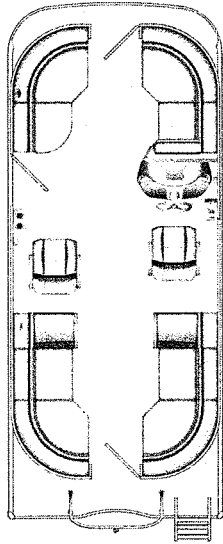

TRIFECTA

AUTHORIZED DEALER

Dennis Dillon RV & Marine

6560 W. Targee St.
Boise ID, 83709
Phone: 208-562-8911
Website: DDRV.com

2021 Trifecta 22RF LE

HULL/SERIAL #	MODEL YEAR	LOA	APPROX.WEIGHT
	2021	22' 0"	1915
COLOR		BEAM	FUEL CAPACITY
		8' 6"	27gal

UNIQUE KEY FEATURES

Pictures shown are for reference only and may not match options selected.

MANUFACTURERS SUGGESTED RETAIL PRICE

\$12,533 115 ELPT CT

OPTIONS

22RF LE 25" Tubes (Bi-Toons Only)	\$25,386
Premium Vinyl Pkg	\$0
Silver Rail Std	\$0
Navy Blue	\$0
Charcoal	\$0
Flagstone	\$0
Navy Blue	\$0
STD 20" Shaft Transom	\$0
Gray Pearl Woven	\$0
Bimini With Boot 8.5' x 10'	\$0
Mooring Cover	\$0
Coal	\$0
Mercury	\$0
115 ELPT CT	\$12,533
Water Ready < 150hp	\$971
Mercury Pre-Rig w/Hummingbird	\$1,144
Premium Polymer Helm	\$0
(2) Portable Cupholders	\$236
SS Ski Tow Bar	\$0

Additional Options & Considerations

Freight	\$2,500
Prop, Fuel, Orientation	\$500
V&M trailer	\$5,454
Stock # TCM016	\$0

MSRP Sub Total: **\$40,270**

Additional Options & Considerations: **\$8,454**

Total: **\$48,724**